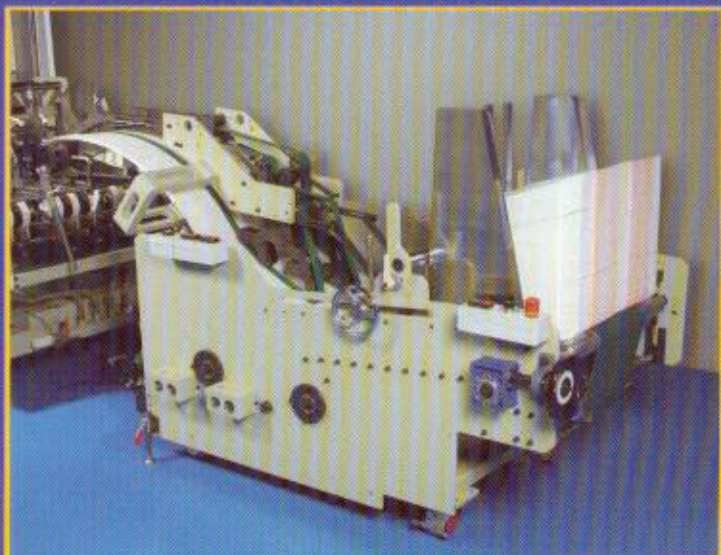

Signature™ Sig-Feed

The Precise, Reliable and Sure Feeding Solution
for any folder-gluer...

EASY TO OPERATE

- Installs in minutes on any folder-gluer with simple 'roll-up and lock-in' design.
- Ergonomic design requires little effort to load blanks into Sure-Feed, reducing operator fatigue and stress.

PRECISE FEED CONTROL

- A consistent stream of shingled, aerated blanks is carried to the folder-gluer.
- Achieves constant operating conditions, assuring consistent feeding at any speed.
- Uniform pile heights achieved using a proximity switch and is easily adjustable.
- Sure-Feed speeds are fully adjustable using AC variable speed drive.