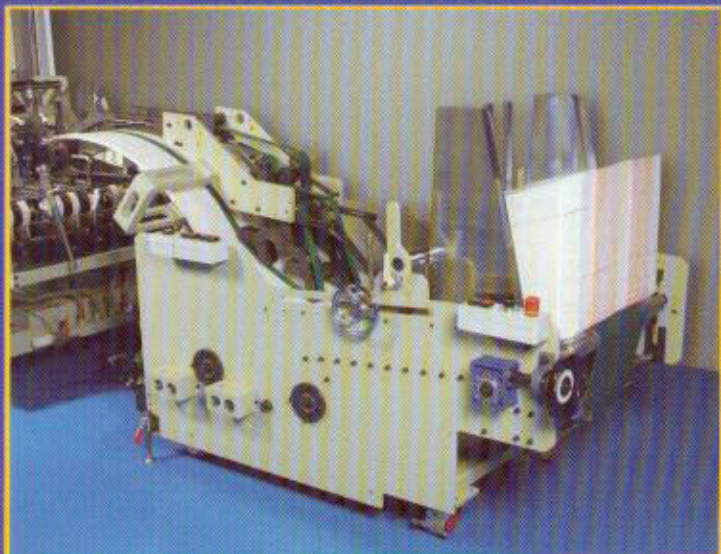

# Signature™ Sig-Feed

The Precise, Reliable and Sure Feeding Solution  
for any folder-gluer...

## EASY TO OPERATE

- Installs in minutes on any folder-gluer with simple 'roll-up and lock-in' design.
- Ergonomic design requires little effort to load blanks into Sure-Feed, reducing operator fatigue and stress.

## PRECISE FEED CONTROL

- A consistent stream of shingled, aerated blanks is carried to the folder-gluer.
- Achieves constant operating conditions, assuring consistent feeding at any speed.
- Uniform pile heights achieved using a proximity switch and is easily adjustable.
- Sure-Feed speeds are fully adjustable using AC variable speed drive.